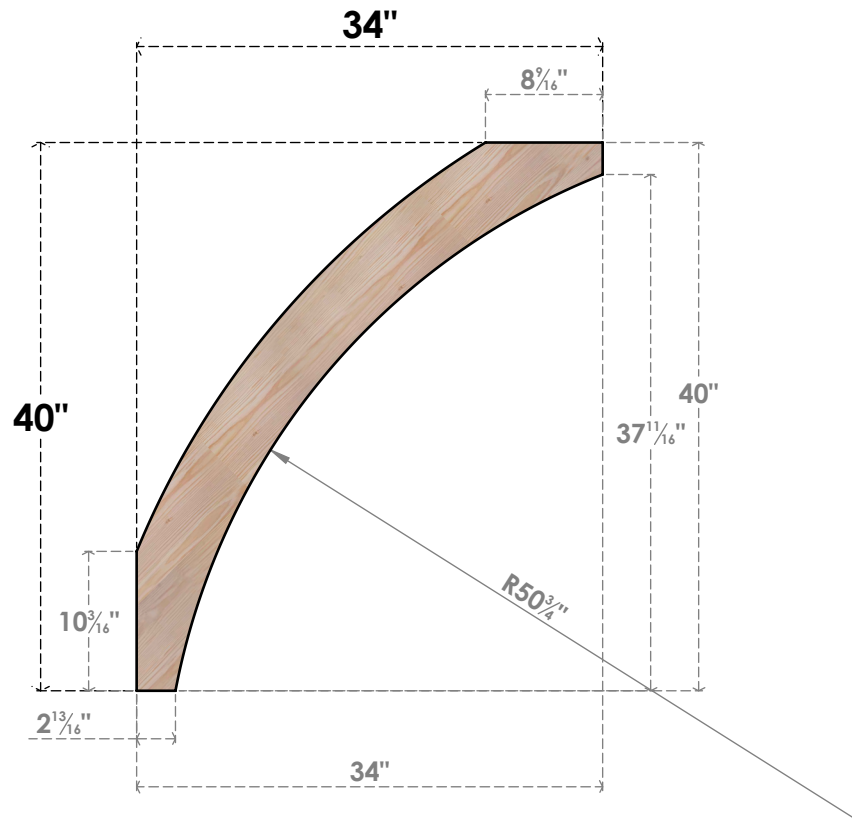

# BRC04X34X40THR00SDF

3 1/2"W X 34"D X 40"H THORTON SMOOTH BRACE, DOUGLAS FIR

**SIDE**

**FRONT**

EKENA MILLWORK  
 2300 WEST MAIN ST.  
 CLARKSVILLE, TX 75426  
 TOLL FREE: 866-607-0453  
 WWW.EKENAMILLWORK.COM